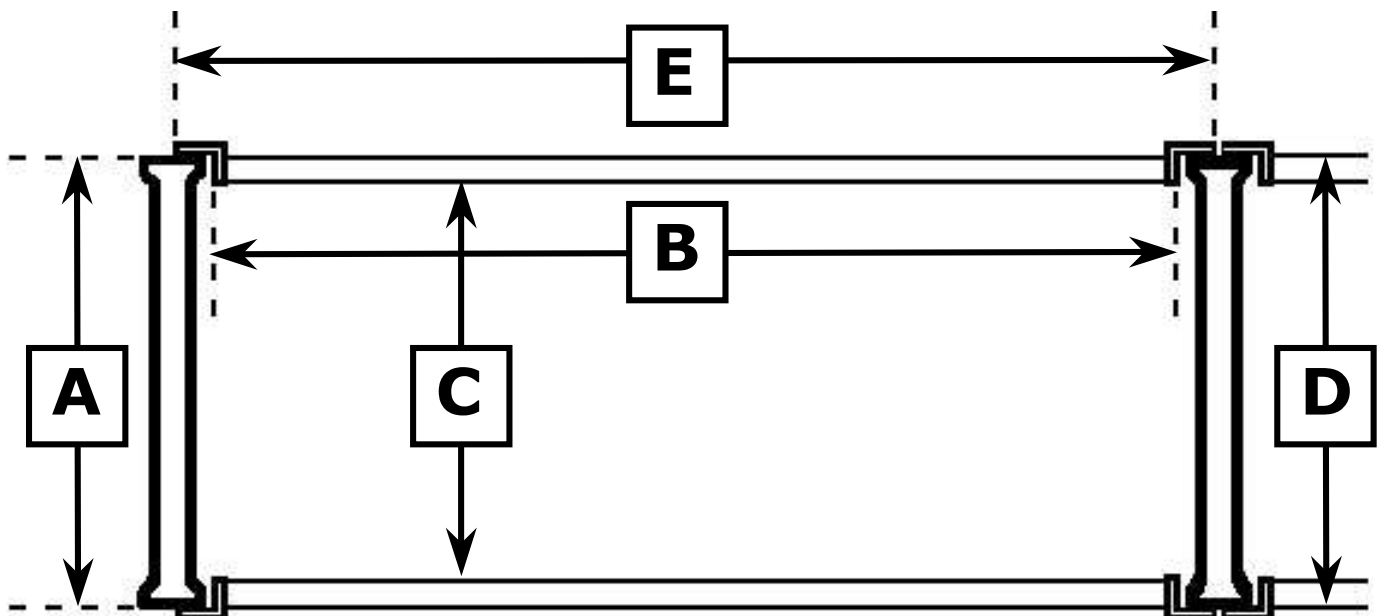

## PALLET RACKING MEASUREMENTS

A = Frame Depth

B = Beam Length

C = Internal Decking Support Length

D = External Decking Support Length

E = Beam Length Including Bracket

ALL MEASUREMENTS MUST BE IN MILLIMETRES